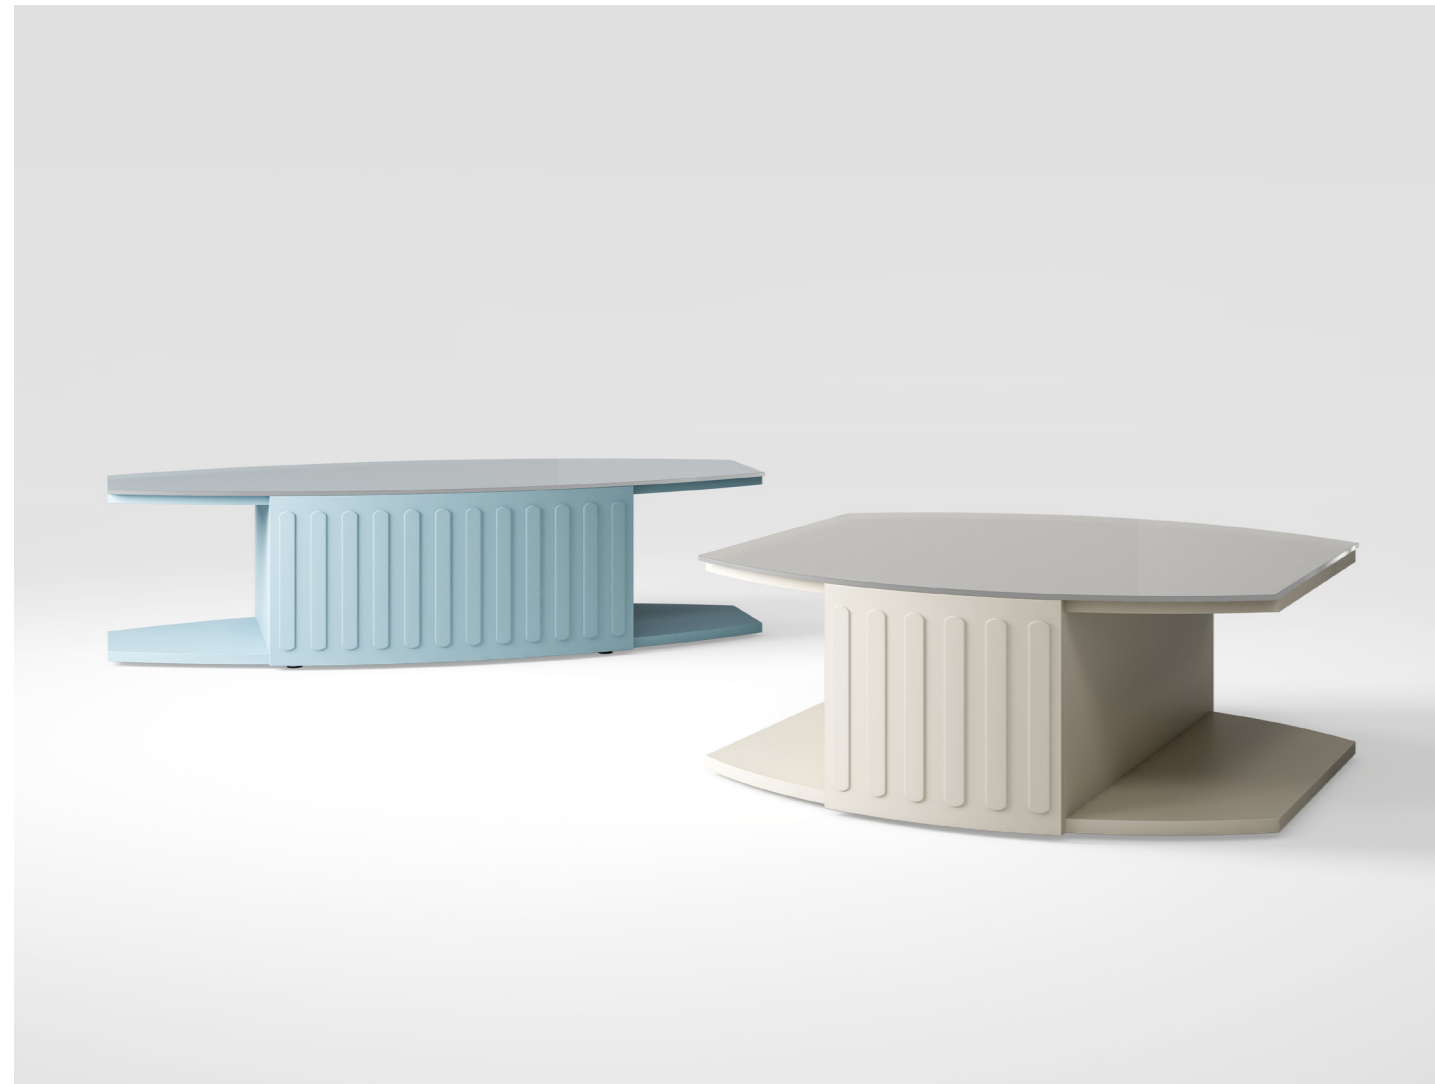

With this concept Oceano was born, a collection capable to interpreting the most authentic story of the present-day living.

designer
Silvano Del Guerra

NIGHT

LIVING

HOME OFFICE

TECHNICAL SECTION

Art. 17002 IT
cm 180x214x107h (rete 160x190)